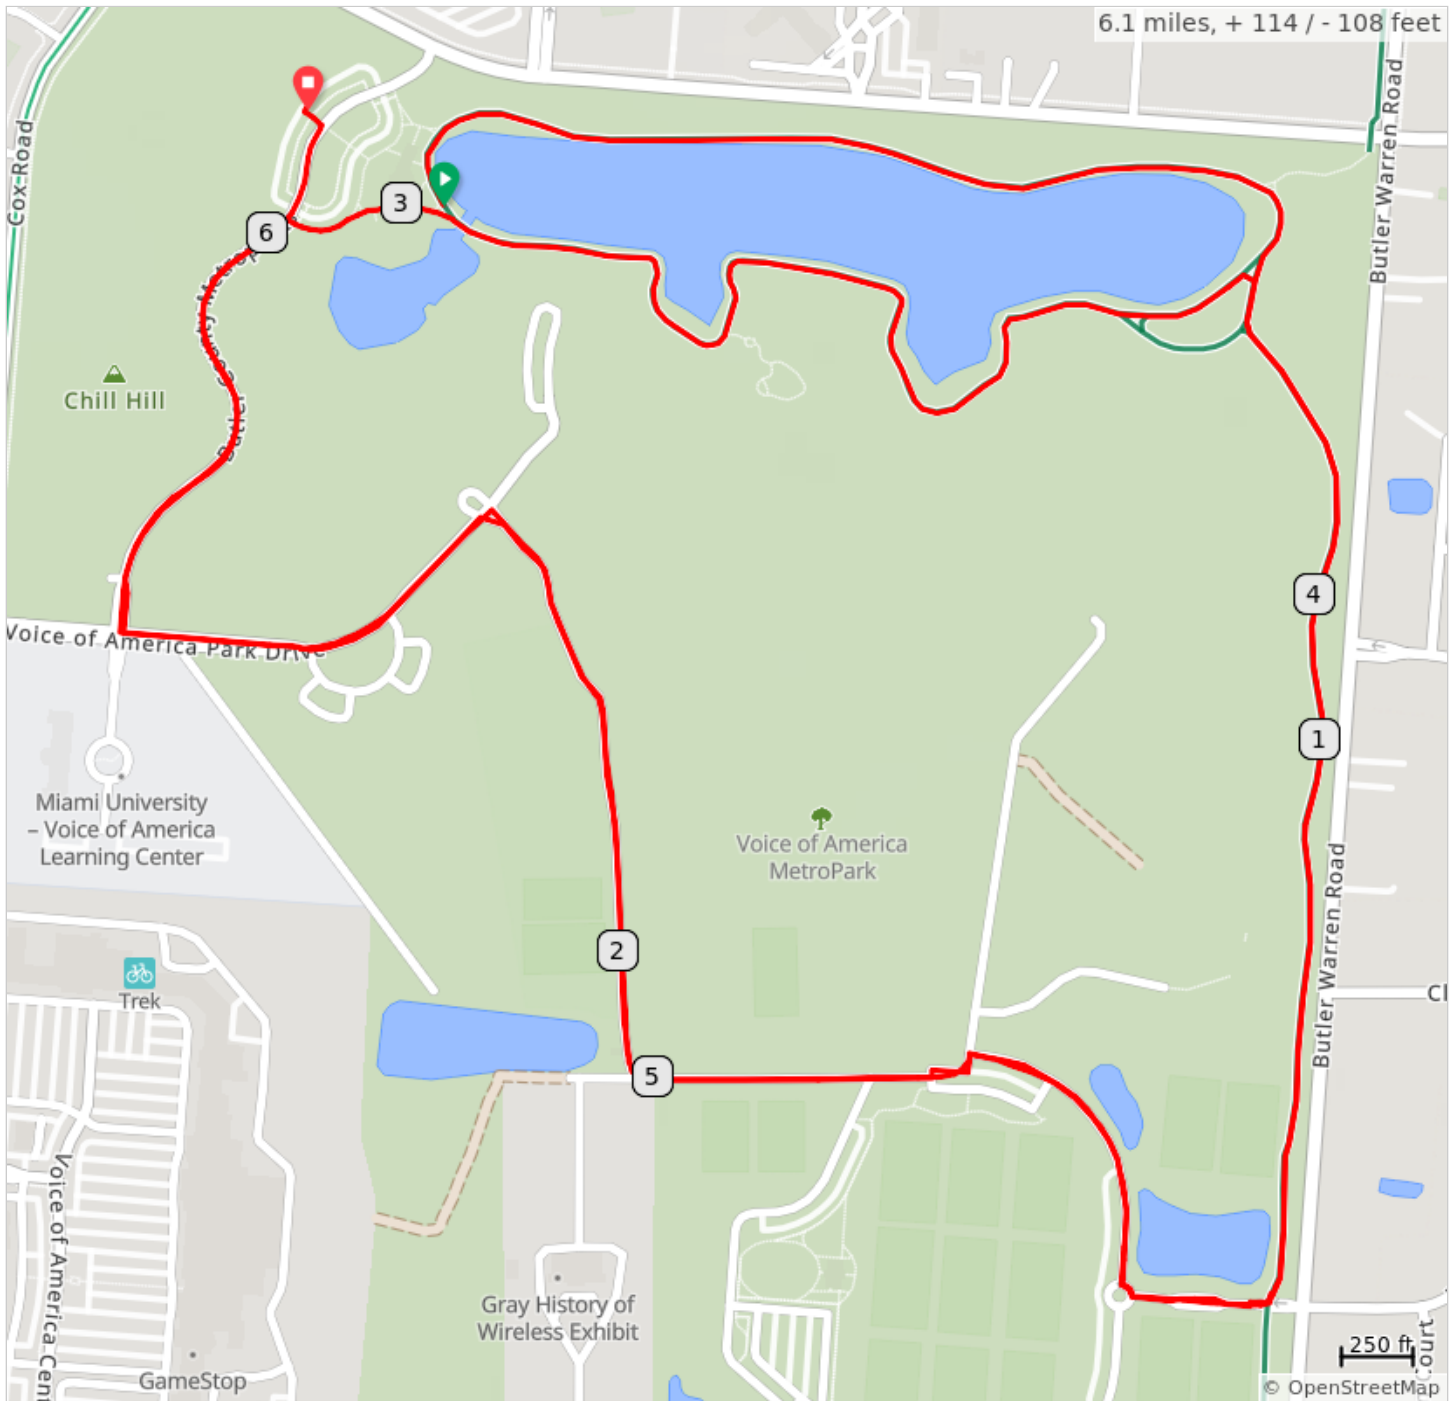

# Mojo Olympic Duathlon Start

## Mojo Olympic Duathlon Start

Num	Dist	Prev	Type	Note	Next
1.	0.0	0.0		Start of route	0.7
2.	0.7	0.7		Keep L	0.0
3.	0.7	0.0		Keep L	0.8
4.	1.5	0.8		At roundabout, take exit 1	0.2
5.	1.7	0.2		L	0.0
6.	1.7	0.0		R	0.0
7.	1.7	0.0		R	0.2
8.	1.9	0.2		Keep R	0.4
9.	2.3	0.4		Keep L	0.0
10.	2.3	0.0		L onto Voice of America Park Drive	0.3
11.	2.6	0.3		R onto Butler County Metroparks	1.1
12.	3.7	1.1		Keep L	0.1
13.	3.8	0.1		R	0.0
14.	3.8	0.0		R	0.0
15.	3.8	0.0		Keep L	0.8
16.	4.6	0.8		At the traffic circle, take the 1st exit	0.2

4.6 miles. +80/-76 feet

---

Num	Dist	Prev	Type	Note	Next
17.	4.8	0.2		L at Northern Rd	0.0
18.	4.8	0.0		Continue onto Athletic Field Dr	0.2
19.	5.0	0.2		Slight R onto Practice Field Blvd	0.4
20.	5.4	0.4		L onto VOA Park Dr	0.3
21.	5.7	0.3		R onto Butler County Metroparks	0.3
22.	6.0	0.3		Continue onto Serpentine Rd	0.1
23.	6.1	0.1		End of route	0.0

1.5 miles. +8/-16 feet