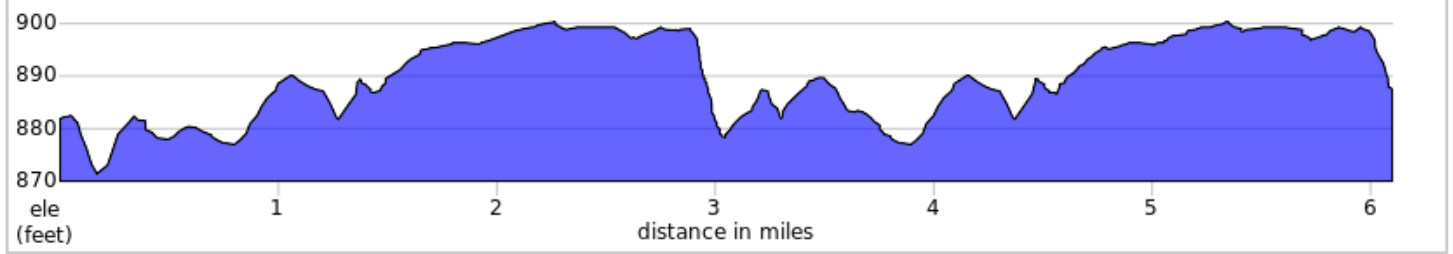

## Mojo Olympic Duathlon Start

Num	Dist	Prev	Type	Note	Next
1.	0.0	0.0		Start of route	0.7
2.	0.7	0.7		Keep L	0.0
3.	0.7	0.0		Keep L	0.8
4.	1.5	0.8		At roundabout, take exit 1	0.2
5.	1.7	0.2		L	0.0
6.	1.7	0.0		R	0.0
7.	1.7	0.0		R	0.2
8.	1.9	0.2		Keep R	0.4
9.	2.3	0.4		Keep L	0.0
10.	2.3	0.0		L onto Voice of America Park Drive	0.3
11.	2.6	0.3		R onto Butler County Metroparks	1.1
12.	3.7	1.1		Keep L	0.1
13.	3.8	0.1		R	0.0
14.	3.8	0.0		R	0.0
15.	3.8	0.0		Keep L	0.8
16.	4.6	0.8		At the traffic circle, take the 1st exit	0.2

4.6 miles. +80/-76 feet

---

Num	Dist	Prev	Type	Note	Next
17.	4.8	0.2		L at Northern Rd	0.0
18.	4.8	0.0		Continue onto Athletic Field Dr	0.2
19.	5.0	0.2		Slight R onto Practice Field Blvd	0.4
20.	5.4	0.4		L onto VOA Park Dr	0.3
21.	5.7	0.3		R onto Butler County Metroparks	0.3
22.	6.0	0.3		Continue onto Serpentine Rd	0.1
23.	6.1	0.1		End of route	0.0

1.5 miles. +8/-16 feet