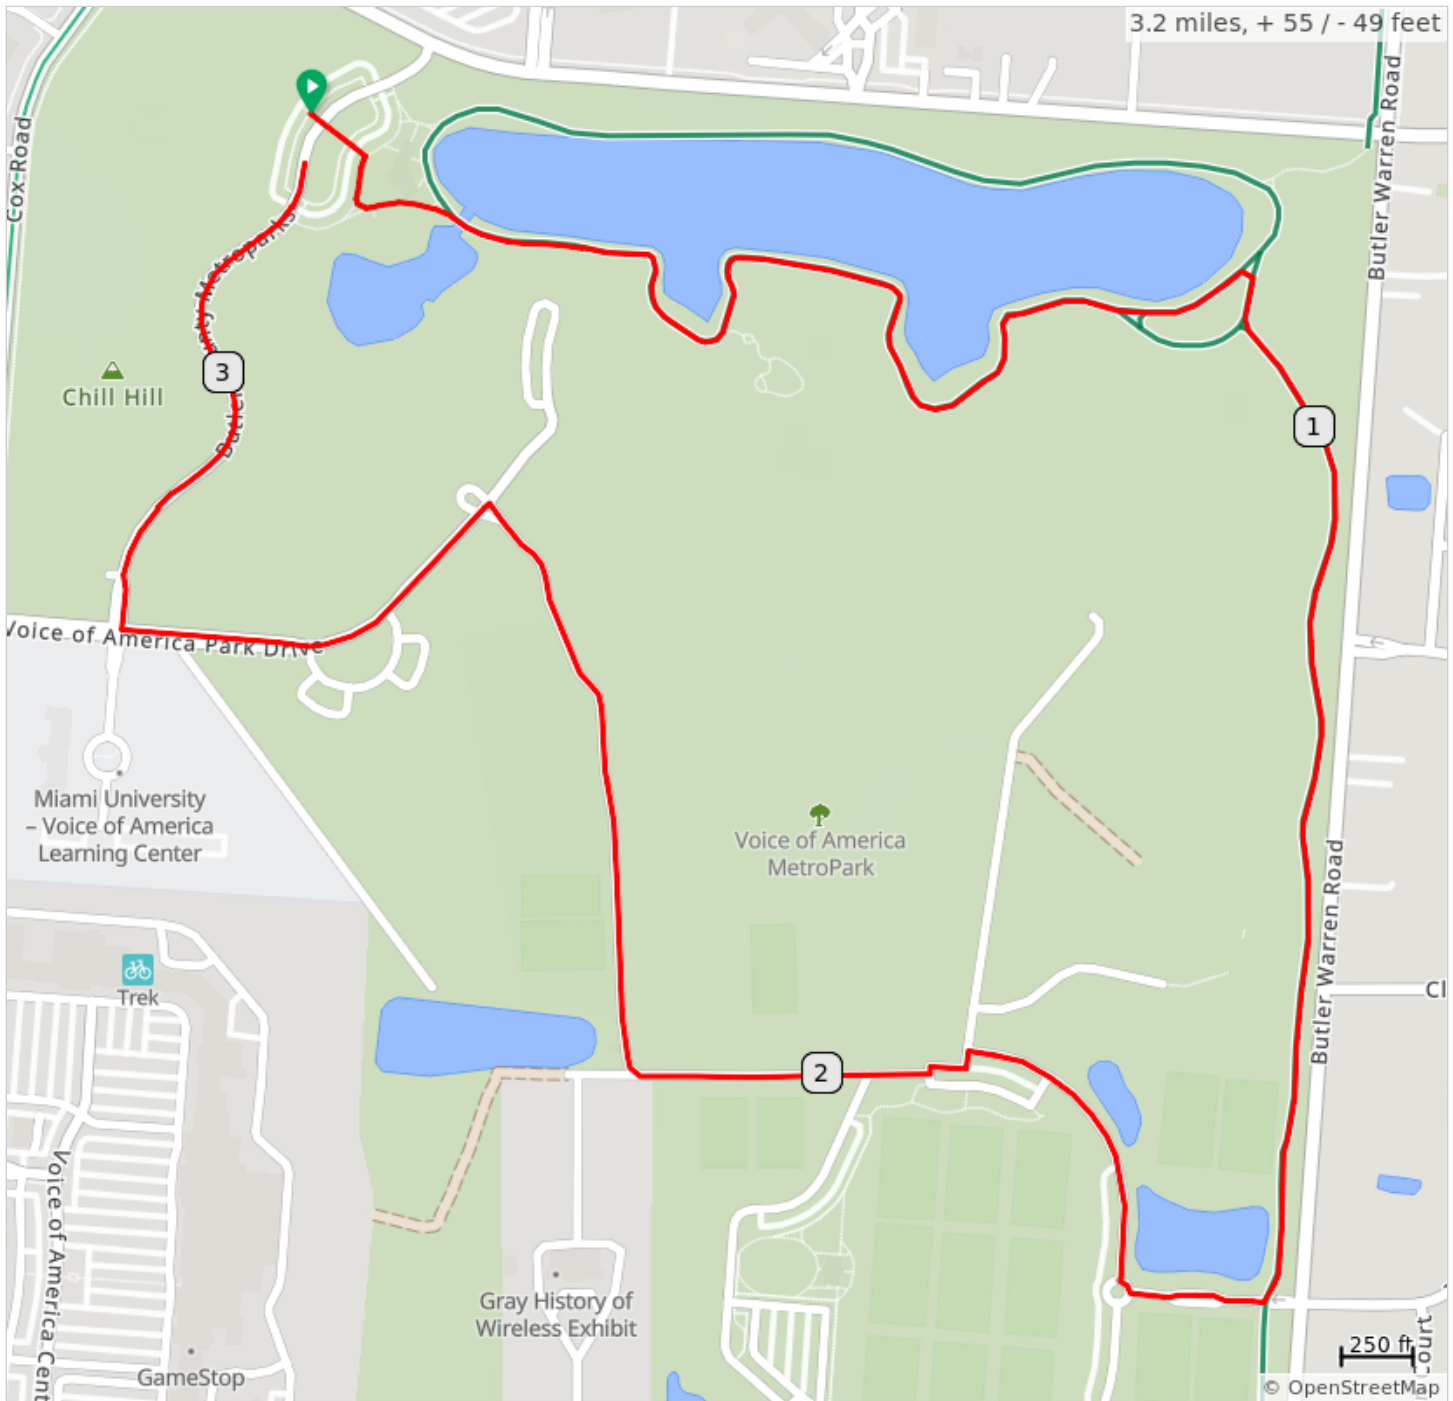

Mojo Triathlon Sprint Run

Mojo Triathlon Sprint Run

Num	Dist	Prev	Type	Note	Next
1.	0.0	0.0		Start of route	0.0
2.	0.0	0.0		L	0.8
3.	0.8	0.8		Keep L	0.1
4.	0.9	0.1		R	0.0
5.	0.9	0.0		R	0.0
6.	0.9	0.0		Keep L	0.7
7.	1.6	0.7		Keep R	0.1
8.	1.7	0.1		Enter roundabout	0.0
9.	1.7	0.0		At roundabout, take exit 1	0.2
10.	1.9	0.2		L	0.0
11.	1.9	0.0		R	0.0
12.	1.9	0.0		R	0.2
13.	2.1	0.2		Keep R	0.4
14.	2.5	0.4		Keep R	0.0
15.	2.5	0.0		L onto Voice of America Park Drive	0.2
16.	2.7	0.2		Keep R onto Voice of America Park Drive	0.1

2.7 miles. +45/-34 feet

Num	Dist	Prev	Type	Note	Next
17.	2.8	0.1		R onto Butler County Metroparks	0.3
18.	3.1	0.3		Continue onto Serpentine Rd	0.1
19.	3.1	0.1		L onto Butler County Metroparks	0.0
20.	3.2	0.0		End of route	0.0

0.5 miles. +2/-4 feet