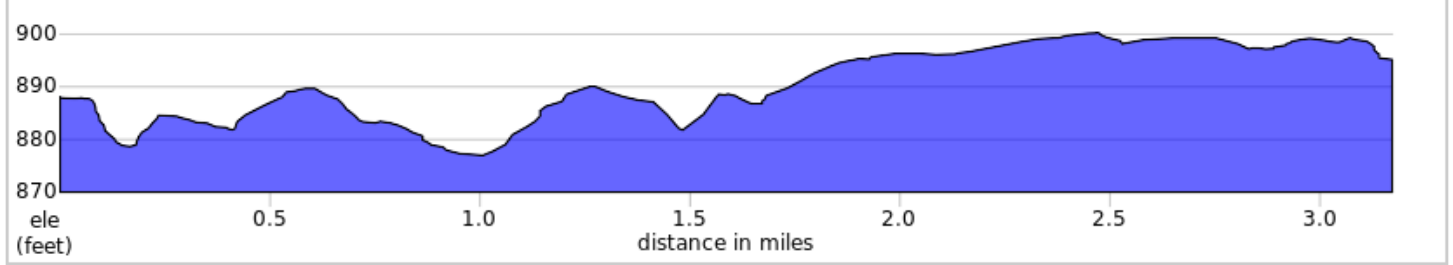

Mojo Triathlon Sprint Run

Mojo Triathlon Sprint Run

Num	Dist	Prev	Type	Note	Next
1.	0.0	0.0		Start of route	0.0
2.	0.0	0.0		L	0.8
3.	0.8	0.8		Keep L	0.1
4.	0.9	0.1		R	0.0
5.	0.9	0.0		R	0.0
6.	0.9	0.0		Keep L	0.7
7.	1.6	0.7		Keep R	0.1
8.	1.7	0.1		Enter roundabout	0.0
9.	1.7	0.0		At roundabout, take exit 1	0.2
10.	1.9	0.2		L	0.0
11.	1.9	0.0		R	0.0
12.	1.9	0.0		R	0.2
13.	2.1	0.2		Keep R	0.4
14.	2.5	0.4		Keep R	0.0
15.	2.5	0.0		L onto Voice of America Park Drive	0.2
16.	2.7	0.2		Keep R onto Voice of America Park Drive	0.1

2.7 miles. +45/-34 feet

Num	Dist	Prev	Type	Note	Next
17.	2.8	0.1		R onto Butler County Metroparks	0.3
18.	3.1	0.3		Continue onto Serpentine Rd	0.1
19.	3.1	0.1		L onto Butler County Metroparks	0.0
20.	3.2	0.0		End of route	0.0

0.5 miles. +2/-4 feet